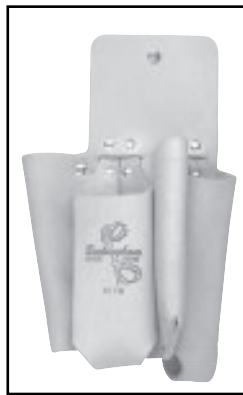

LINEMEN'S BODY BELTS

**350lb.
RATED**

2000M

2000M — This is the finest belt available. Linemen do not like the stiff feel of new body belts. This belt is hand crafted of the most pliable and highest quality leather available to create that broken-in feeling from the first day worn. It features a full float body belt with a 5 1/2" foam cushioned pad reinforced with rawhide lace. The belt strap is leather and nylon sewn together for strength and comfort. The sliding dees allow the lineman a 4" lateral movement on the pole reducing wear of the pole strap. Available in three leather colors, 2000MBL - Black, 2000MBR - Brown, and 2000MBU - Burgundy.

20003M — The body belt section of model 20003 is connected using the 2000M belt described above and has the added feature of an attached backsaver. The extra width provides support to the back helping to relieve strain. The backsaver helps hold the belt and dee rings in the perfect location and eliminates the possibility of sliding out of the belt.

20006M

Model 20006M - The backsaver attached to the 2000M body belt fit comfortably on those of you with a shorter torso. The 20006M features a smooth non padded backsaver constructed from a single piece of leather thereby eliminating a ridge line and minimizing chafe. It allows the user to adjust the back rest using a strap in the center of the back. The front of the backsaver is tightened using a single strap with a tongue buckle. Never rely on the backsaver for life support. Weight 7 lbs.

*See page 125 for Bolt Bags.

20003M

4923
6 1/4" x 11"

4226 6 1/4" x 11"
49261 w/snap &
covered back

42266

20005MN

20005MN — The backsaver body belts are now available with a cushioned back pad. The padding is on the top allowing air to circulate on the bottom through vent holes. Padded backsaver option also available in the 20003M style - Order 20003MN.