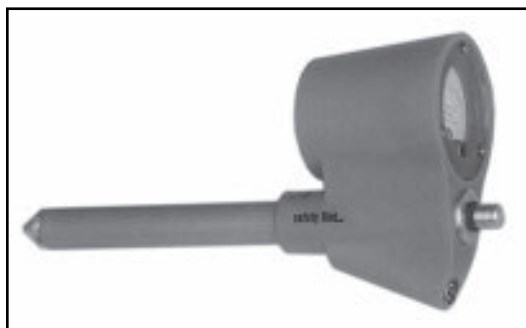

METER PARTS AND ACCESSORIES

NO.	DESCRIPTION	WEIGHT
81280TEALB	15 - 25 kV Elbow Adapter	1 lb
81280TBALB	15 - 25 kV Bushing Adapter	1 lb
81280LHM	Hook Adapter	1 lb
81280LPM	Probe Adapter	1 lb
3403	QC to Universal Adapter	1 lb
3402TH5811	QC to Grip All Adapter	1 lb
10022CHL	Handle with Threaded Ferrule and Cap (2 required)	1 lb
10022HSL	Handle with Threaded Ferrule and Ferrule with Stud (4 required)	1 lb
PA25S	25 kV Voltage Sensor with Quick Change	2 lbs
PA35S	35 kV Voltage Sensor with Quick Change	1 lb
PA25PP	Phasing Probe with Quick Change	1 lb
PA25T	3 kV Power Supply	3 lbs
PA25B	Box with Foam Padding	7 lbs
81280FL	8' Lead with Female Adapter	2 lbs
81280ML	8' Lead, Standard	2 lbs
81280B1	6 Volt Battery	

81280TBALB

81280LHM

81280LPM

3403

3402TH5811

PA25S

PA25PP

10022CHL (2 ea.) & 10022HSL (4 ea.)