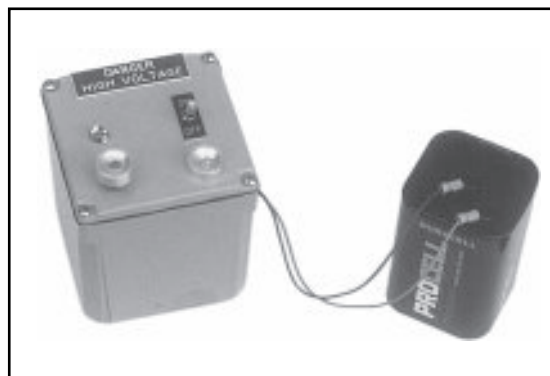

METER PARTS AND ACCESSORIES

NO.	DESCRIPTION	WEIGHT
81280TEALB	15 - 25 kV Elbow Adapter	1 lb
81280TBALB	15 - 25 kV Bushing Adapter	1 lb
81280LHM	Hook Adapter	1 lb
81280LPM	Probe Adapter	1 lb
3403	QC to Universal Adapter	1 lb
3402TH5811	QC to Grip All Adapter	1 lb
10022CHL	Handle with Threaded Ferrule and Cap (2 required)	1 lb
10022HSL	Handle with Threaded Ferrule and Ferrule with Stud (4 required)	1 lb
PA25S	25 kV Voltage Sensor with Quick Change	2 lbs
PA35S	35 kV Voltage Sensor with Quick Change	1 lb
PA25PP	Phasing Probe with Quick Change	1 lb
PA25T	3 kV Power Supply	3 lbs
PA25B	Box with Foam Padding	7 lbs
81280FL	8' Lead with Female Adapter	2 lbs
81280ML	8' Lead, Standard	2 lbs
81280B1	6 Volt Battery	

81280TBALB

81280LHM

81280LPM

3403

3402TH5811

PA25S

PA25PP

10022CHL (2 ea.) & 10022HSL (4 ea.)