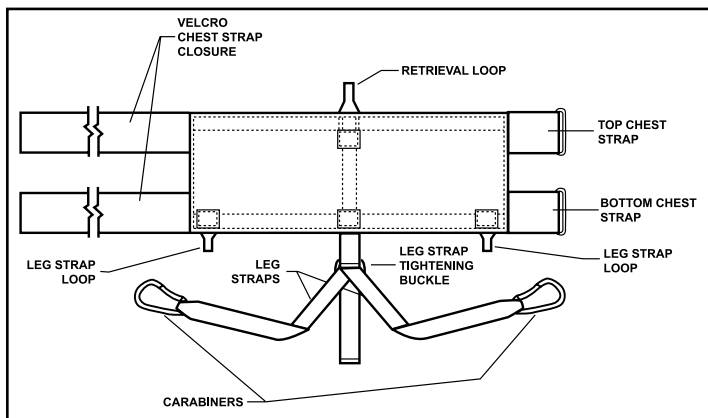

CONFINED SPACE EQUIPMENT ACCESSORIES

5007 Pulley

Used at top of 5003 Tripod.

72 Retrieval Yoke

Uses two locking snaphooks, 1 3/4" nylon web and a 5000 lb. rated dee ring.

50037B

Carry bag for 7' Tripod

50039B

Carry bag for 9' Tripod

80 - Confined Space Retrieval Harness

The Confined Space Retrieval Harness by Buckingham is designed to easily lift a hurt man out of a confined area. Simply place the harness under the victim just below the armpits, secure the velcro chest strap closures, pass the leg straps with carabiners between the victim's legs and attach to leg strap loops, attach winch line hook to the retrieval loop, and lift to safety. The unique design of the retrieval harness supports the victim in an upright position making it easy to lift victim through man hole. One size fits all.